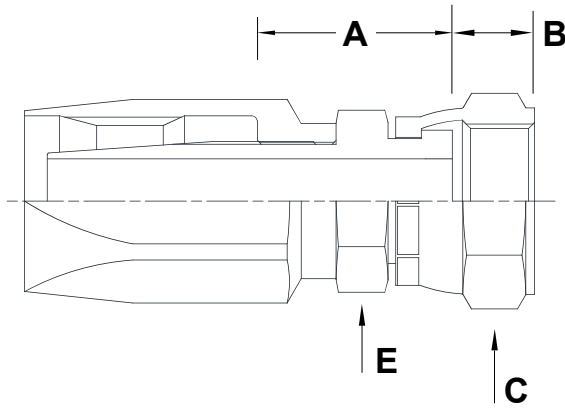

FA2-JFS

JIC Female Swivel Field Attachable

USE WITH TEXCEL HOSE SERIES

HBR2

TWO PIECE FIELD ATTACHABLE FITTING

CODE	HOSE			THREAD SIZE	A		B			E		C		
	SIZE	INCH	DN		[in]	[mm]	[in]	[mm]	[in]	[in]	[mm]	[in]	[in]	[mm]
FA2-0404-JFS	04	¼	6	7/16" - 20	1.10	28.0	0.34	8.7	0.56	9/16	14.2	0.56	9/16	14.2
FA2-0606-JFS	06	3/8	10	9/16" - 18	1.22	31.0	0.37	9.5	0.69	11/16	17.4	0.69	11/16	17.4
FA2-0808-JFS	08	½	12	¾" - 16	1.34	34.0	0.42	10.7	0.87	7/8	22.2	0.87	7/8	22.2